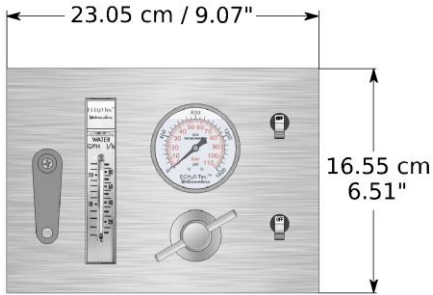

ECH₂O Tec.™ Watermakers

Dimensions

200-DML-1 / 240-DML-1 / 260-DML-1

Control Panel

Sea Strainer

High Pressure Pump

pH Neutralizer

Pre-Filters

Pressure Vessel