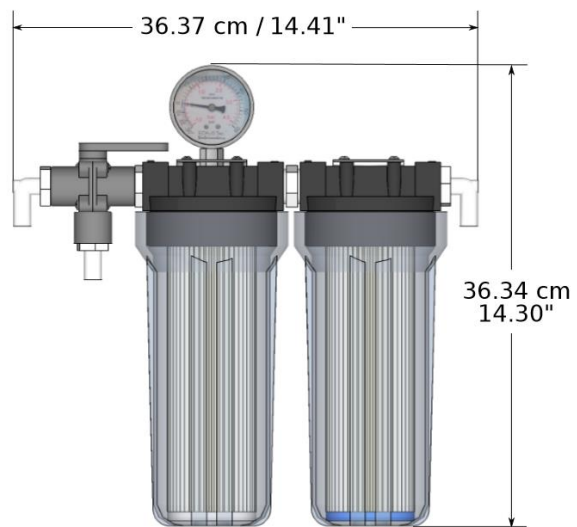

ECH₂O Tec.™ Watermakers

Dimensions

200-DML-1 / 240-DML-1 / 260-DML-1

Control Panel

Sea Strainer

High Pressure Pump

pH Neutralizer

Pre-Filters

Pressure Vessel