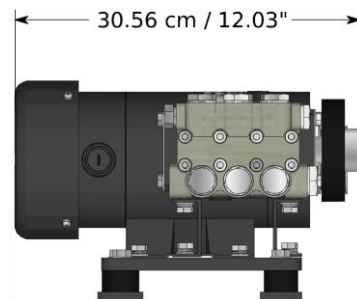

ECH₂O Tec.™ Watermakers

Dimensions

200-DML-1 / 240-DML-1 / 260-DML-1

Control Panel

Sea Strainer

High Pressure Pump

pH Neutralizer

Pre-Filters

Pressure Vessel