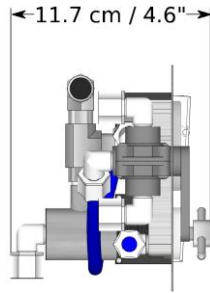

ECH₂O Tec.™ Watermakers

Dimensions

200-DML-1 / 240-DML-1 / 260-DML-1

Control Panel

Sea Strainer

High Pressure Pump

pH Neutralizer

Pre-Filters

Pressure Vessel