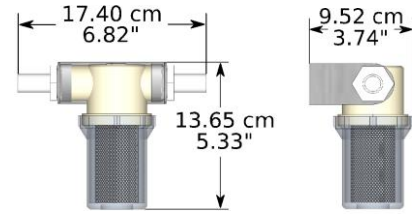

ECH₂O Tec.™ Watermakers

Dimensions

200-DML-1 / 240-DML-1 / 260-DML-1

Control Panel

Sea Strainer

High Pressure Pump

pH Neutralizer

Pre-Filters

Pressure Vessel