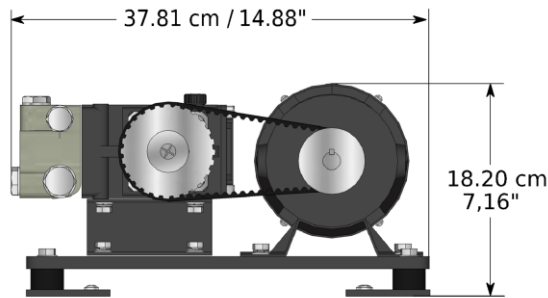

ECH₂O Tec.™ Watermakers

Dimensions

200-DML-1 / 240-DML-1 / 260-DML-1

Control Panel

Sea Strainer

High Pressure Pump

pH Neutralizer

Pre-Filters

Pressure Vessel