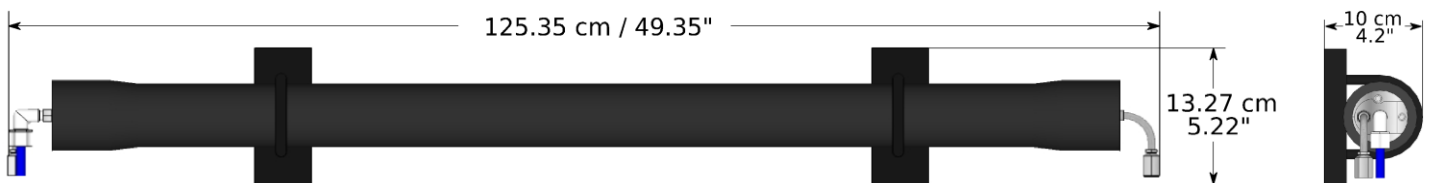

ECH₂O Tec.™ Watermakers

Dimensions

200-DML-1 / 240-DML-1 / 260-DML-1

Control Panel

Sea Strainer

High Pressure Pump

pH Neutralizer

Pre-Filters

Pressure Vessel