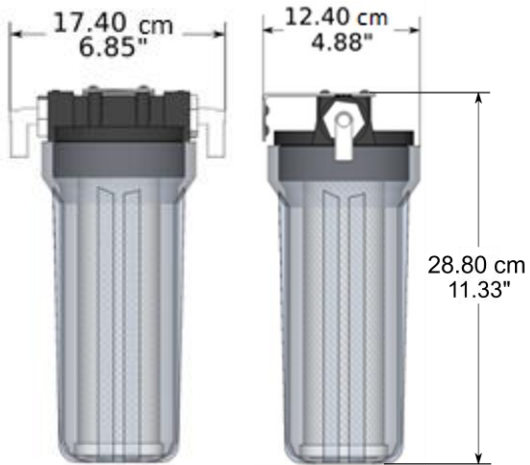

ECH₂O Tec.™ Watermakers

Dimensions

200-DML-1 / 240-DML-1 / 260-DML-1

Control Panel

Sea Strainer

High Pressure Pump

pH Neutralizer

Pre-Filters

Pressure Vessel