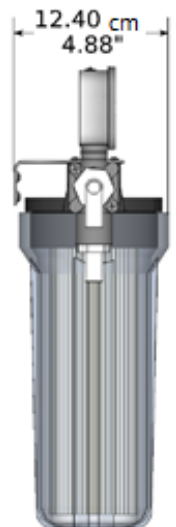

ECH₂O Tec.™ Watermakers

Dimensions

200-DML-1 / 240-DML-1 / 260-DML-1

Control Panel

Sea Strainer

High Pressure Pump

pH Neutralizer

Pre-Filters

Pressure Vessel